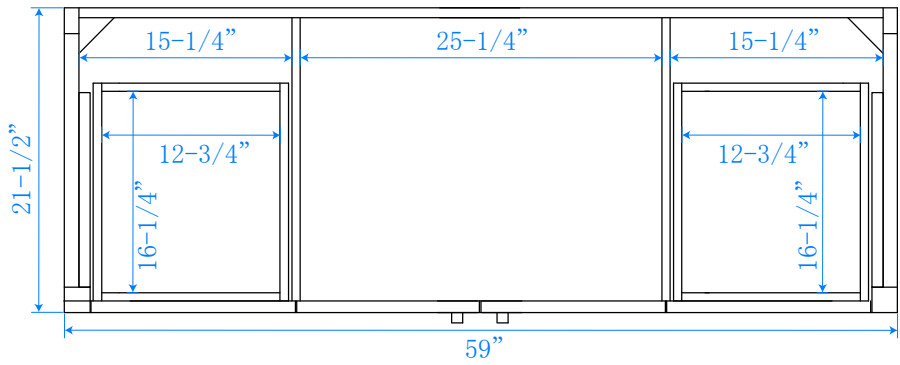

WYNDHAM COLLECTION

TOP VIEW OF VANITY CABINET

*Note: Due to high probability of breakage-the backsplash comes in two pieces-cut from same piece. All measurements are $\pm 1/4"$

WC-2525-60-SGL