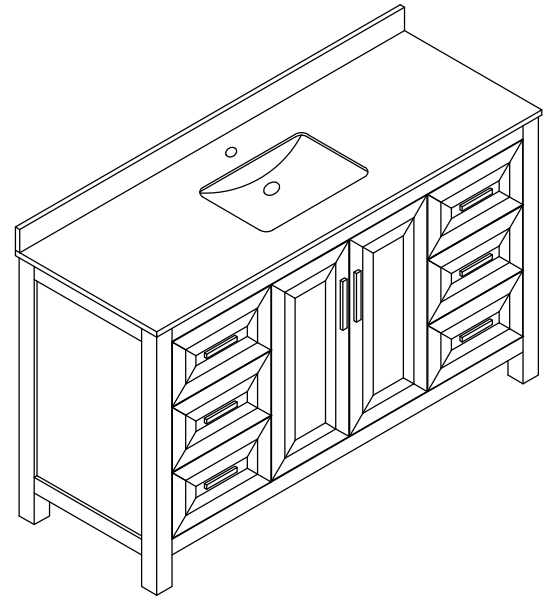

WYNDHAM COLLECTION

TOP VIEW OF VANITY CABINET

*Note: Due to high probability of breakage-the backsplash comes in two pieces-cut from same piece. All measurements are $\pm 1/4"$

WC-2525-60-SGL