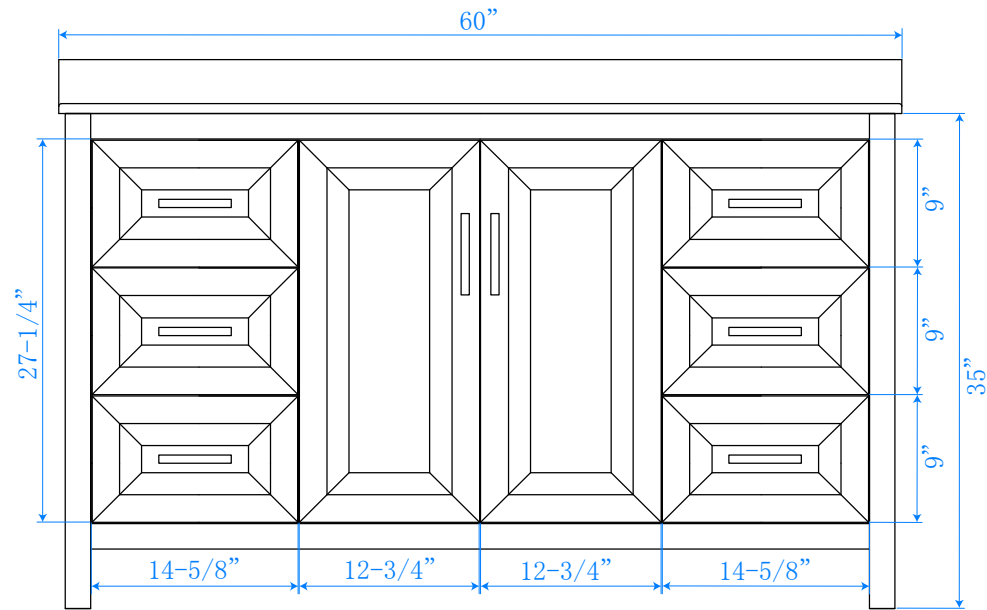

WYNDHAM COLLECTION

TOP VIEW OF VANITY CABINET

*Note: Due to high probability of breakage-the backsplash comes in two pieces-cut from same piece. All measurements are $\pm 1/4"$

WC-2525-60-SGL