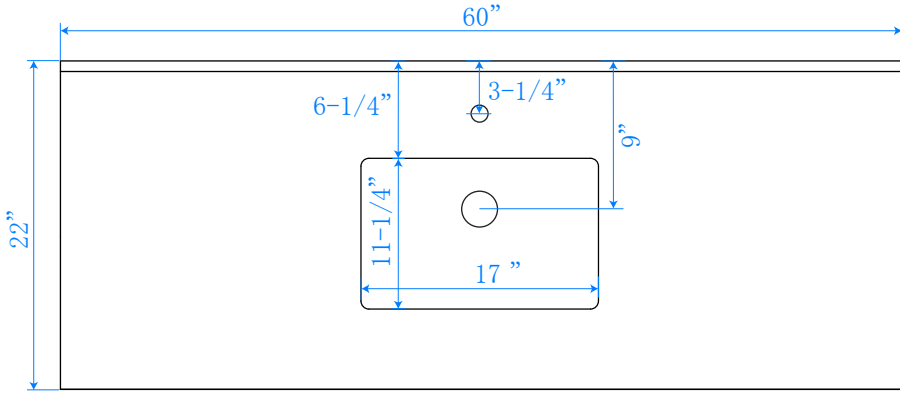

WYNDHAM COLLECTION

TOP VIEW OF VANITY CABINET

*Note: Due to high probability of breakage-the backsplash comes in two pieces-cut from same piece. All measurements are $\pm 1/4"$

WC-2525-60-SGL