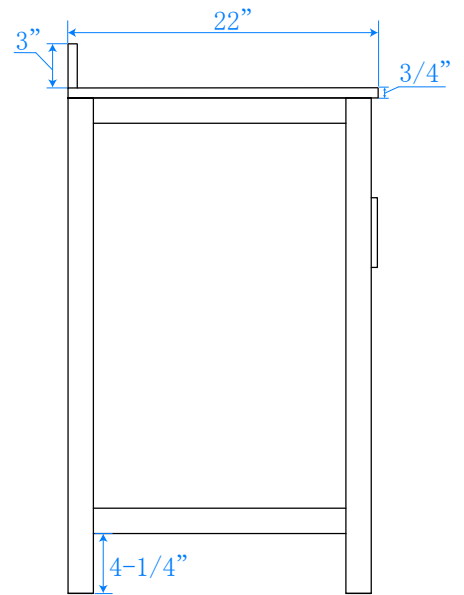

WYNDHAM COLLECTION

TOP VIEW OF VANITY CABINET

*Note: Due to high probability of breakage-the backsplash comes in two pieces-cut from same piece. All measurements are $\pm 1/4"$

WC-2525-60-SGL